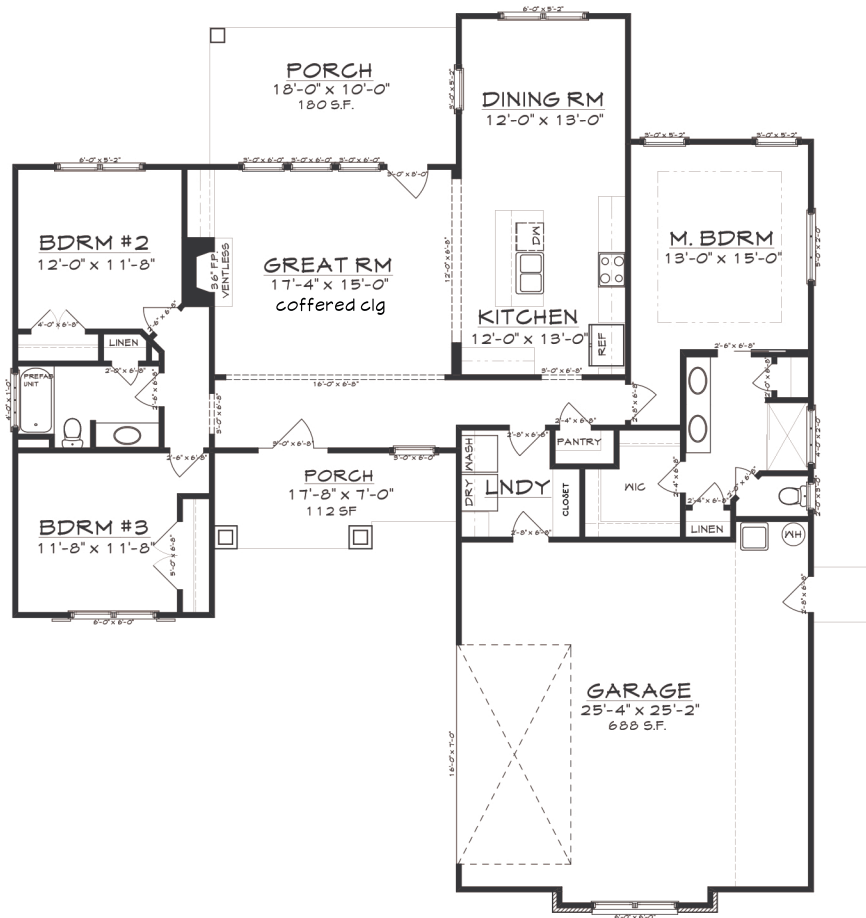

The Camille | 1,726 HSF | 3 Bed / 2 Bath
Offered by Lee Builders

Included Interior Features:

- ~ Stainless Whirlpool Appliance Package
- ~ Ventless Fireplace with Logs (Brick to Mantle)
- ~ Carpet in Bedrooms (Shaw with 7lb padding)
- ~ LVT Flooring in Baths & Laundry Room
- ~ LVT in Dining Room, Kitchen, Hallways and Great Room
- ~ Coffered Ceiling in Great Room
- ~ Granite Countertops (Level A)
- ~ Tile Shower in Master Bathroom

Included Exterior Features:

- ~ Fiber Cement Siding with Brick Accents
- ~ Vertical Board & Batton Gables & Shutters
- ~ 30-Year Architectural Shingles
- ~ Low Maintenance Soffit/Fascia with 6" Gutters
- ~ Single Hung Vinyl Windows Low-E
- ~ Covered Rear Porch