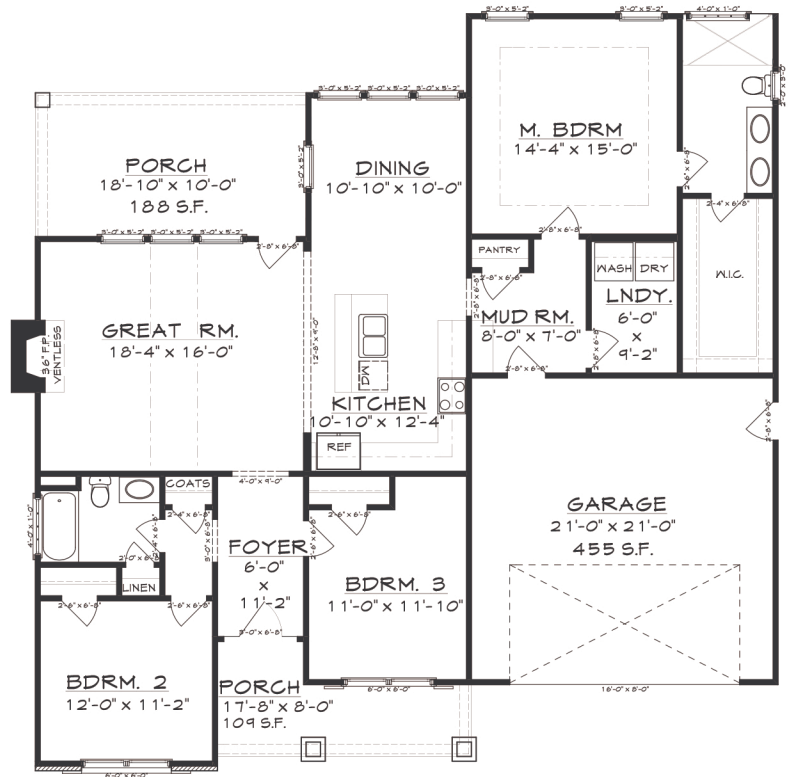

The Charlotte | 1,661 HSF | 3 Bed / 2 Bath
Offered by Lee Builders

Included Interior Features:

- ~ Stainless Whirlpool Appliance Package (Washer/Dryer and Refrigerator are optional)
- ~ Ventless Fireplace with Logs (Brick to Mantle)
- ~ Carpet in Bedrooms (Shaw with 7lb padding)
- ~ LVT Flooring in Baths & Laundry Room
- ~ LVT in Dining Room, Kitchen, Hallways and Great Room
- ~ Granite Countertops (Level A)
- ~ Tile Shower in Master Bathroom

Included Exterior Features:

- ~ Fiber Cement Siding with Brick Accents
- ~ Vertical Board & Batton Gables & Shutters
- ~ 30-Year Architectural Shingles
- ~ Low Maintenance Soffit/Fascia with 6" Gutters
- ~ Single Hung Vinyl Windows Low-E
- ~ Covered Rear Porch